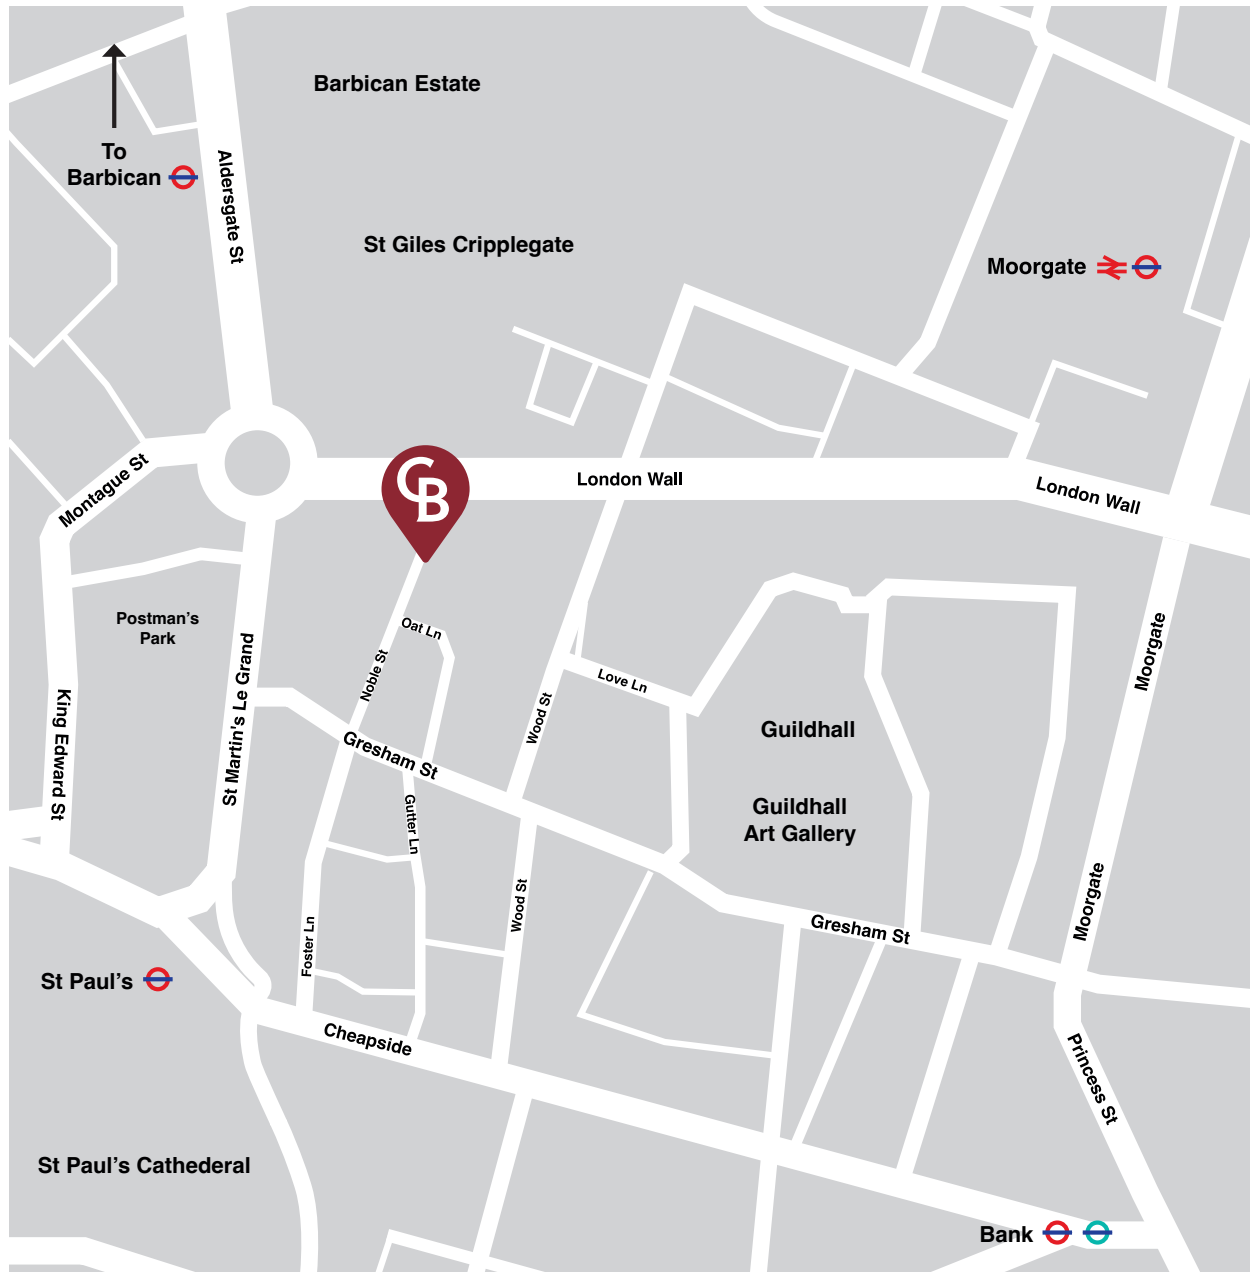

## DIRECTIONS TO COLLYER BRISTOW

5th floor, LDN:W, 3 Noble St, London EC2V 7EE

The nearest car parking is London Wall Car Park (EC2V 5DY), around 2-3 minutes walk.

### Contractors and deliveries:

LDN:W Loading Bay, Oat Lane, Ground Floor Level, London, EC2V 7DE